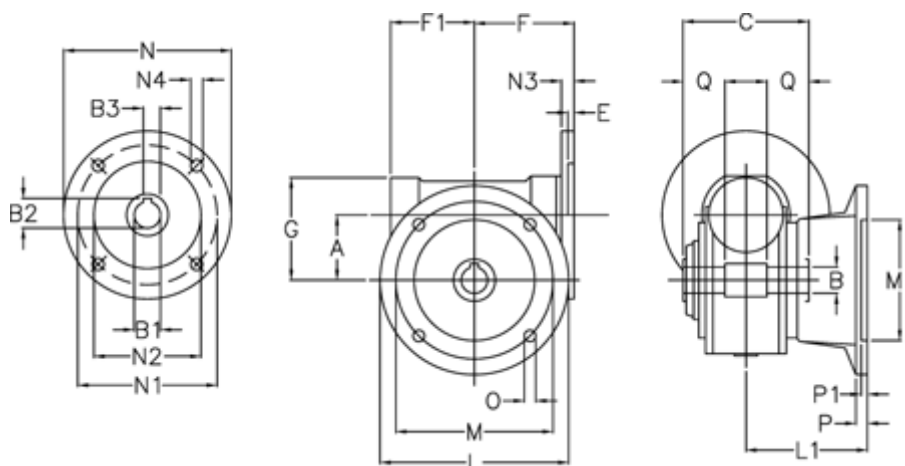

Article number: 390204906042310
 Description: Worm gear
 VF 49-F2-60-63B14

Measures

A = 49.5	F1 = 63	N2 = 60
B = 25 H7	G = 80	N3 = 7
B1 E7 = 11	L = 125	N4 = 6
B2 = 12.8	L1 = 85.5	O = 10.5
B3 H9 = 4	M = 90	P = 12
C = 82	M1 = 70	P1 = 10
E = 3	N = 90	Q = 22.5
F = 70	N1 = 75	